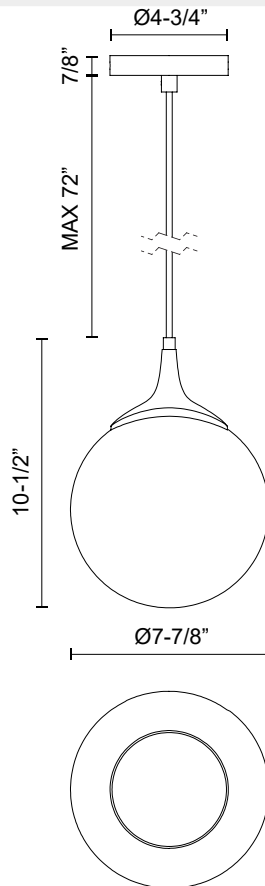

alora mood

P. 1.855.855.8926

CANADA: 19054 28TH Avenue Surrey - BC V3Z 6M3

USA: 3035 E. Lone Mountain Rd - Las Vegas, NV, 89081

NOUVEAU PD505108

FIXTURE DIMENSIONS	D7-7/8" x H10-1/2"
LAMP TYPE	E26
MAX WATTAGE	40W
BULB QTY	1
BULBS INCLUDED	No
VOLTAGE	120V
GLASS DETAILS	Opal Glass
MATERIAL	Glass; Steel;
WIRE LENGTH	72"
MINIMUM HANG HEIGHT	12"
SLOPED CEILING ADAPTABLE	Yes
LOCATION	Dry
CANOPY DIMENSIONS	D4-3/4" x H7/8"
PAINT FINISH	AG01; MB01;

[D - Diameter, L - Length, W - Width, H - Height, E - Extension]

AVAILABLE FINISHES:

PD505108AGOP

Aged Gold/Opal
Matte Glass

PD505108MBOP

Matte Black/Opal
Matte Glass

*For complete warranty terms, please visit: www.aloralighting.com/warranty